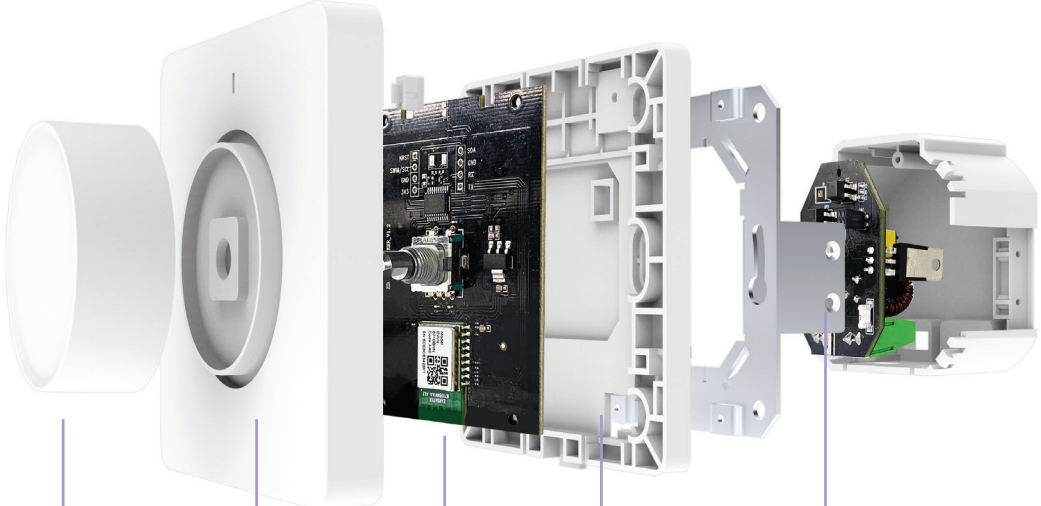

# Exquisite craft and Extraordinary Protection Mechanism

Safe. Smart. Environment-friendly

Locator LED

Flame Retardant

Mechanical On / Off Push Button

Flame Retardant

Flame Retardant

Mechanical On / Off Push Button