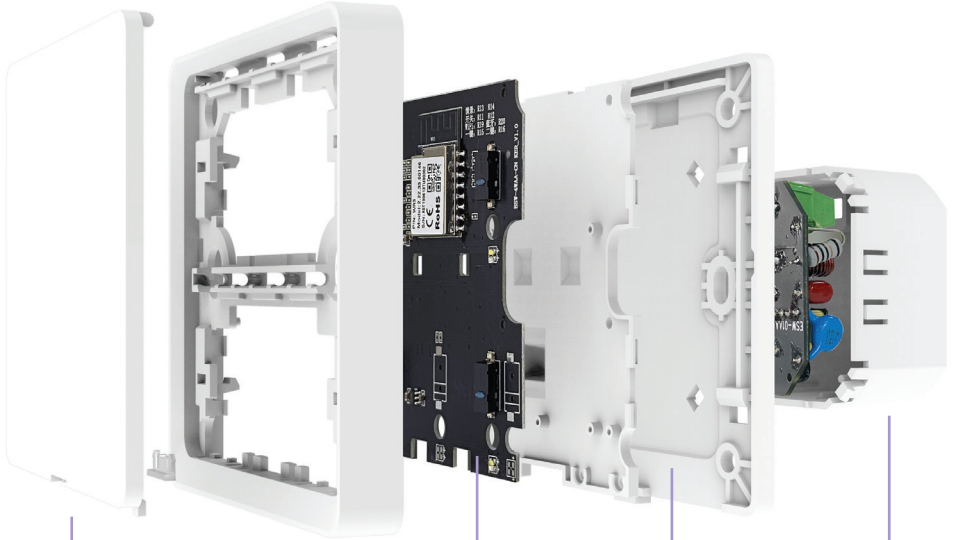

Exquisite craft and Extraordinary Protection Mechanism

Safe. Smart. Environment-friendly

Locator LED

Flame Retardant

Mechanical On / Off Push Button

Flame Retardant

Flame Retardant